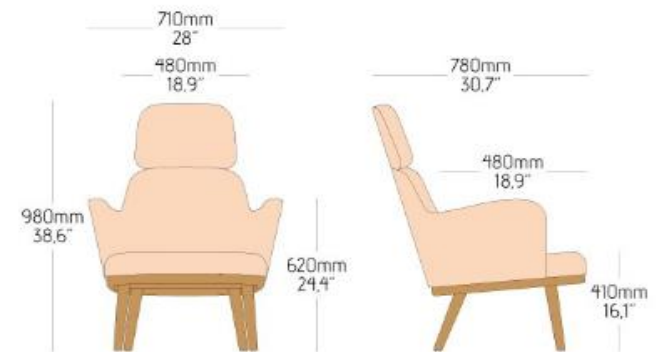

## AD011

MS design team

Lounge high back chair. Wood ring and base, available in natural, stained or lacquered woods. Fully upholstered for extra comfort.

**Collection:** ADELLE II

**Product Sheet:** [PDF](#) →