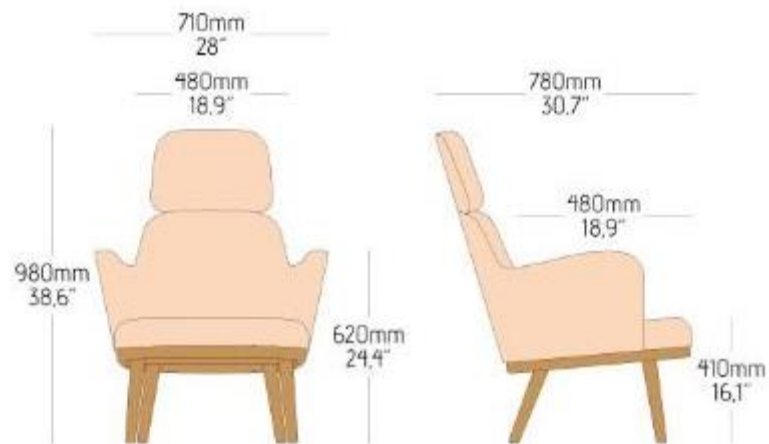

CUBE
EA

MORGANA
MC

WING
LF

PARK
ZA

VANCOUVER
PM

CHIC 10F
PM

HULL
EA

NU SPIN
PM